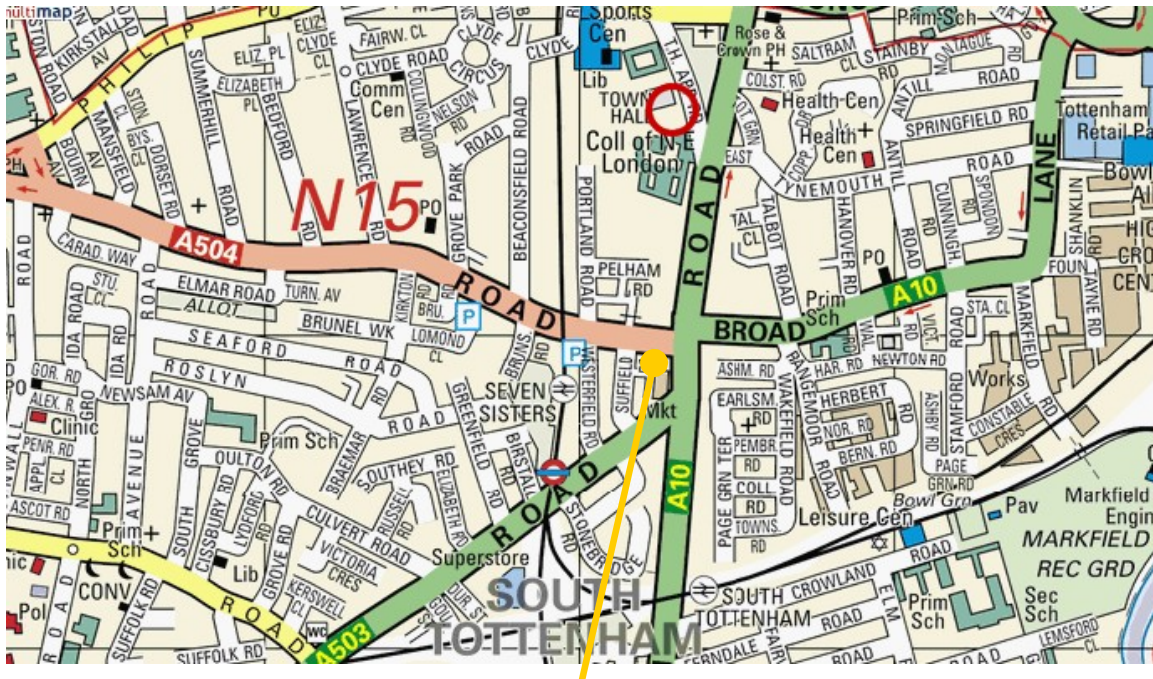

Open Learning Partnership

how to find us

The High Road tube exit is here at the corner of West Green Road/Tottenham High Road

The closest tube station is Seven Sisters on the Victoria Line. Make sure you come out of the station on the **High Road** exit, NOT Seven Sisters Road. You come out on the corner of **West Green Road** and **Tottenham High Road**. Cross **West Green Road** and walk north up the High Road. Tesco is across the road on your right.

Pass the **College of North East London (CoNEL)** and bear left up Tottenham Green.

We are in the old Firestation between CoNEL and the Town Hall- look for the bright red doors.

If lost ask for **Tottenham Green Enterprise Centre/the old Firestation**.